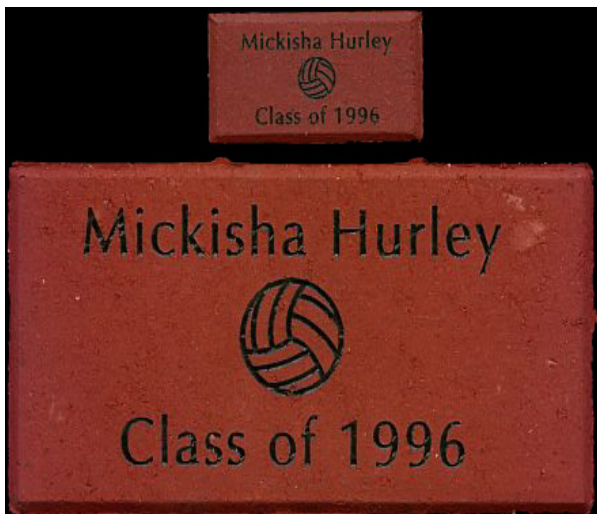

engraved, lifetime warranty bricks. For the class of 2020 we will be ordering 4" x 8" regimental red bricks that you can have laser engraved with your own personalized message for your senior or by your senior. Artwork is also available.

ALL ORDERS ARE DUE BY 3/10/2020

The cost of the bricks will be $40. With this price you will receive:

1. 4 x 8 brick (this will be placed in the Prides of the Past)
2. 1.5 x 3.6 mini replica brick (yours to keep)

The mini bricks are very popular with the seniors! They are similar to the size of a business card, only thicker! Your order includes the bricks, laser engraving, personalized message, artwork and shipping/ handling! The bricks will be displayed in the Prides of the Past pads located on school grounds. Mini replicas will be yours to keep! Please make checks payable to Lansing High School and in the memo line please put Senior Class. If you would like to place an order for a brick for your senior, please fill out the information on the back. Pick one of the three layouts on page 5 and then fill out the information only for that layout.